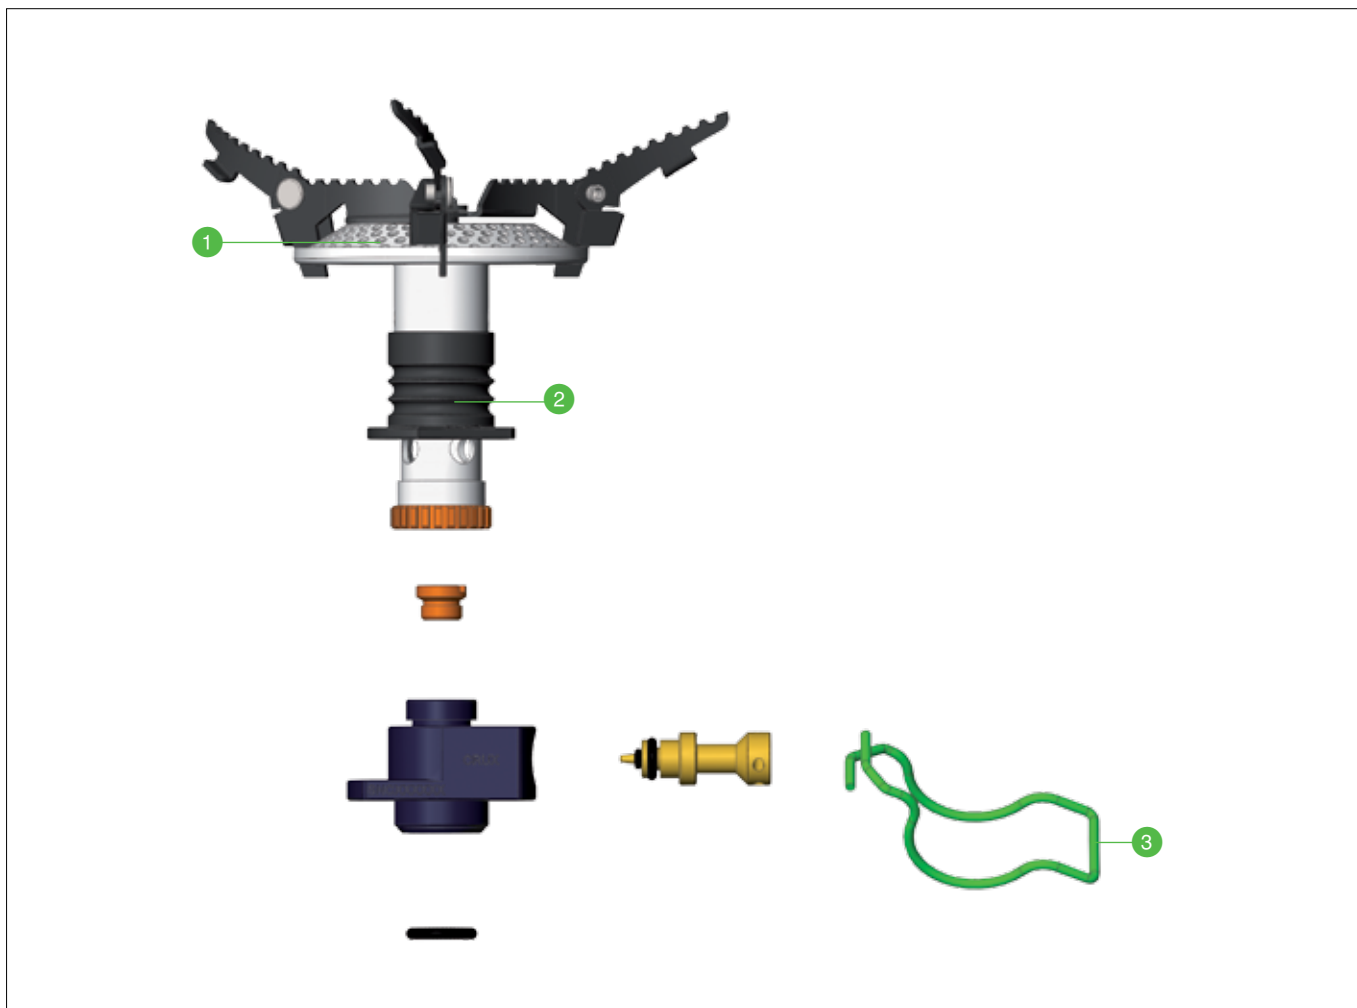

OPTIMUS CRUX - extremely compact-gas canister stove

EXPLODED VIEW

- 1 Burner head
- 2 Latch sleeve
- 3 Control handle

Katadyn reserves the right to modify product characteristics